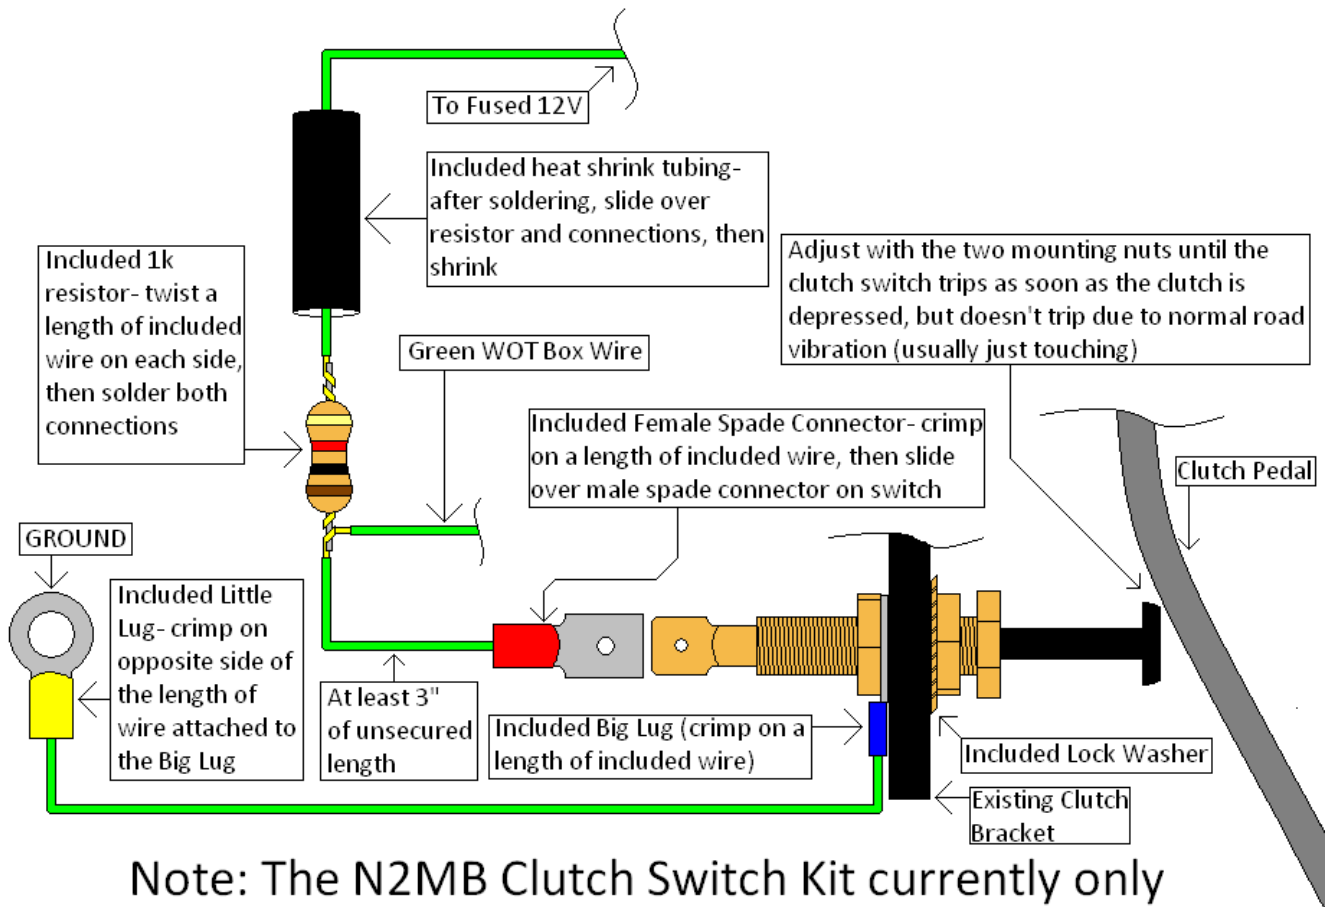

N2MB Racing Clutch Switch Kit Installation Instructions

Note: The N2MB Clutch Switch Kit currently only supports vehicles with an existing clutch switch bracket